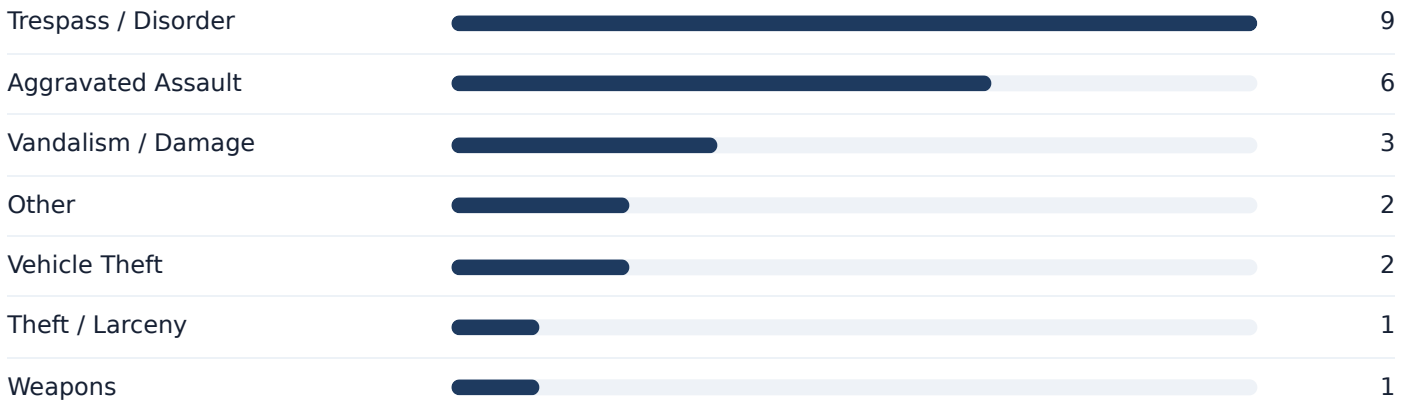

24

INCIDENTS

7

CRIME TYPES

Trespass / Disorder

TOP TYPE

Crime Type Breakdown

Recent Incident Preview

DATE	TYPE	LOCATION	INCIDENT
Feb 28, 2026	Other	PALOU AVE SELBY ST, San Francisco, CA	260116960
Feb 28, 2026	Trespass / Disorder	EARL ST GILMAN AVE, San Francisco, CA	260117037
Feb 28, 2026	Aggravated Assault	EARL ST GILMAN AVE, San Francisco, CA	260117037
Feb 28, 2026	Vehicle Theft	CROOK ST MASON ST, San Francisco, CA	260117184
Feb 28, 2026	Trespass / Disorder	03RD ST TOWNSEND ST, San Francisco, CA	260116891
Feb 28, 2026	Aggravated Assault	UNION ST VIA FERLINGHETTI, San Francisco, CA	260116857
Feb 28, 2026	Vandalism / Damage	06TH ST STEVENSON ST, San Francisco, CA	260116829
Feb 28, 2026	Aggravated Assault	13TH ST SOUTH VAN NESS AVE, San Francisco, CA	260116863
Feb 28, 2026	Trespass / Disorder	BUCHANAN ST GREENWICH ST, San Francisco, CA	260116794
Feb 28, 2026	Trespass / Disorder	BUCHANAN ST POST ST, San Francisco, CA	260116885
Feb 28, 2026	Vandalism / Damage	09TH AVE KIRKHAM ST, San Francisco, CA	260116722
Feb 28, 2026	Trespass / Disorder	LAGUNA ST PAGE ST, San Francisco, CA	260116669
Feb 28, 2026	Vehicle Theft	SAN ANSELMO AVE SANTA CLARA AVE, San Francisco, CA	260116976
Feb 28, 2026	Theft / Larceny	JACKSON ST KEARNY ST, San Francisco, CA	260116841
Feb 28, 2026	Vandalism / Damage	DR CARLTON B GOODLETT PL MCALLISTER ST POLK ST, San Francisco, CA	260116653
Feb 28, 2026	Trespass / Disorder	DON CHEE WAY THE EMBARCADERO, San Francisco, CA	260116647
Feb 28, 2026	Trespass / Disorder	DON CHEE WAY THE EMBARCADERO, San Francisco, CA	260116647
Feb 28, 2026	Aggravated Assault	18TH ST VALENCIA ST, San Francisco, CA	260116590