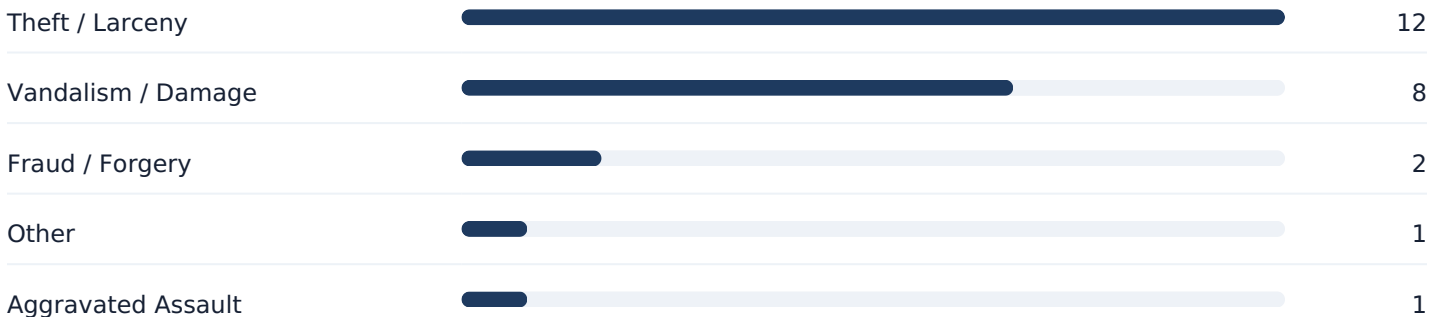

Portland, OR Sample Crime Report

Example address: 1234 Burnside Street, Portland, OR • 1 mile radius • Dec 31, 2025 to Dec 31, 2025

SAMPLE PDF

Report Summary

This city-specific sample shows the same report structure customers receive after running an address search. Incident rows use recent official public records for Portland, OR where available.

24

INCIDENTS

5

CRIME TYPES

Theft / Larceny

TOP TYPE

Crime Type Breakdown

Recent Incident Preview

DATE	TYPE	LOCATION	INCIDENT
Dec 31, 2025	Other	W BURNSIDE ST / SW 5TH AVE, Portland, OR	5686888184457312237
Dec 31, 2025	Vandalism / Damage	SW NAITO PKWY / HAWTHORNE BRG, Portland, OR	4011117357430408616
Dec 31, 2025	Theft / Larceny	SE 2ND AVE / SE TAYLOR ST, Portland, OR	2125366507813917696
Dec 31, 2025	Vandalism / Damage	NE EMERSON ST / NE MARTIN LUTHER KING JR BLVD, Portland, OR	4000696388864335065
Dec 31, 2025	Theft / Larceny	NE 82ND AVE / NE FREMONT ST, Portland, OR	5601241687381765569
Dec 31, 2025	Vandalism / Damage	HAWTHORNE BRG / SW NAITO PKWY&HAWTHORNE BRG RAMP, Portland, OR	3130311965478612014
Dec 31, 2025	Fraud / Forgery	15800 BLOCK OF SE BYBEE DR, Portland, OR	76491709003088250
Dec 31, 2025	Vandalism / Damage	12100 BLOCK OF NE GLISAN ST, Portland, OR	4806661154999374003
Dec 31, 2025	Theft / Larceny	9600 BLOCK OF SW 3RD AVE, Portland, OR	9065641642629652287
Dec 31, 2025	Aggravated Assault	9400 BLOCK OF SW BARBUR BLVD, Portland, OR	8473594340375979931
Dec 31, 2025	Vandalism / Damage	8000 BLOCK OF NE OREGON ST, Portland, OR	5886403777555788447
Dec 31, 2025	Theft / Larceny	7900 BLOCK OF SE POWELL BLVD, Portland, OR	6105790855561793573
Dec 31, 2025	Fraud / Forgery	7500 BLOCK OF SE 22ND AVE, Portland, OR	5995431973864269253
Dec 31, 2025	Vandalism / Damage	6900 BLOCK OF N VILLARD AVE, Portland, OR	1277586583977312048