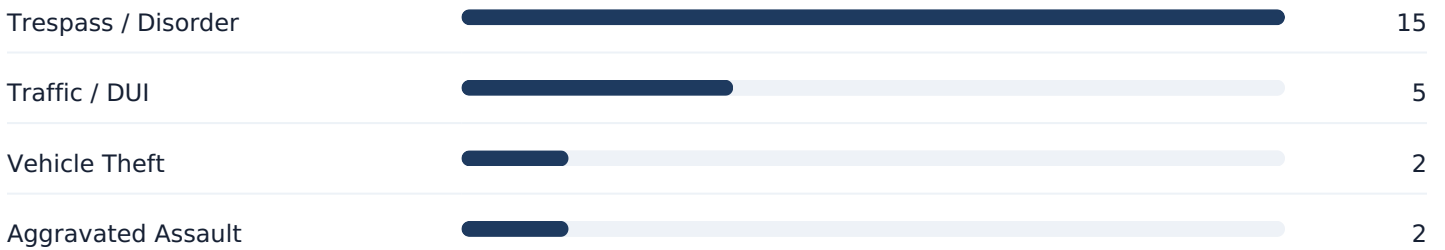

24

INCIDENTS

4

CRIME TYPES

Trespass / Disorder

TOP TYPE

Crime Type Breakdown

Recent Incident Preview

DATE	TYPE	LOCATION	INCIDENT
------	------	----------	----------

Feb 28, 2026	Trespass / Disorder	007XX Dauphine St, New Orleans, LA	8280230001723973320
Feb 28, 2026	Trespass / Disorder	052XX Arts St, New Orleans, LA	4491388184573681073
Feb 28, 2026	Vehicle Theft	004XX N Claiborne Av, New Orleans, LA	4653693649936365955
Feb 28, 2026	Traffic / DUI	040XX Behrman Pl, New Orleans, LA	1952920665316945305
Feb 28, 2026	Traffic / DUI	Toulouse St & N St Patrick St, New Orleans, LA	3317446340051681599
Feb 28, 2026	Trespass / Disorder	023XX Dante St, New Orleans, LA	754042156843934414
Feb 28, 2026	Aggravated Assault	026XX Piety St, New Orleans, LA	3967059967437346340
Feb 28, 2026	Trespass / Disorder	Dwyer Blvd & Alcee Fortier Blvd, New Orleans, LA	3891046169655532981
Feb 28, 2026	Trespass / Disorder	007XX Dauphine St, New Orleans, LA	7413597638654651258
Feb 28, 2026	Trespass / Disorder	013XX Canal St, New Orleans, LA	6910063049758637466
Feb 28, 2026	Trespass / Disorder	086XX Spruce St, New Orleans, LA	3119162537823172083
Feb 28, 2026	Trespass / Disorder	041XX General De Gaulle Dr, New Orleans, LA	5564566686708228702
Feb 28, 2026	Trespass / Disorder	Vicksburg St & Polk St, New Orleans, LA	7193222328617309698
Feb 28, 2026	Trespass / Disorder	N Villere St & St Philip St, New Orleans, LA	7046664641848984321
Feb 28, 2026	Trespass / Disorder	018XX Gentilly Blvd, New Orleans, LA	994491433785124505
Feb 28, 2026	Aggravated Assault	St Andrew St & Coliseum St, New Orleans, LA	3629155565034636328
Feb 28, 2026	Trespass / Disorder	Lafitte St & N Rendon St, New Orleans, LA	1451678926678198256
Feb 28, 2026	Traffic / DUI	046XX Magazine St, New Orleans, LA	3745834011642007289