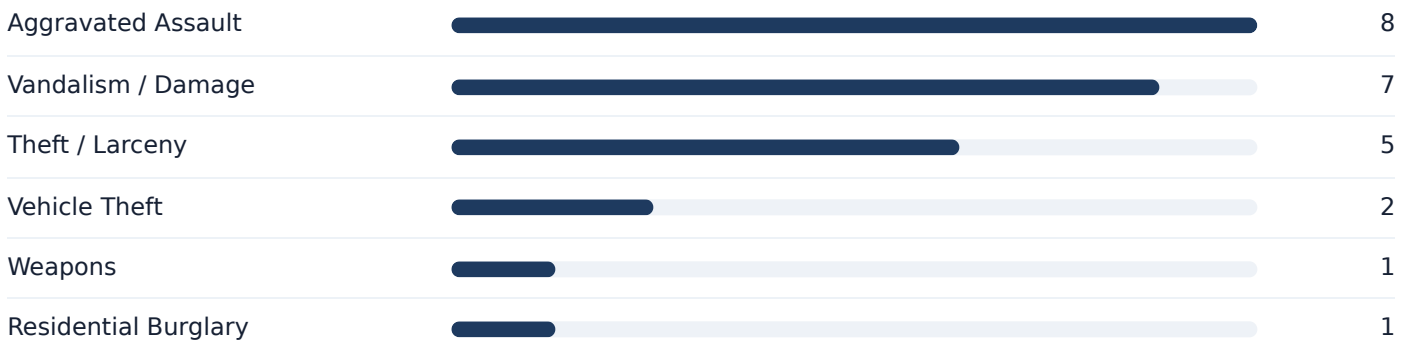

Memphis, TN Sample Crime Report

Example address: 1234 Beale Street, Memphis, TN • 1 mile radius • Dec 31, 2023 to Dec 31, 2023

SAMPLE PDF

Report Summary

This city-specific sample shows the same report structure customers receive after running an address search. Incident rows use recent official public records for Memphis, TN where available.

24

INCIDENTS

6

CRIME TYPES

Aggravated Assault

TOP TYPE

Crime Type Breakdown

Recent Incident Preview

DATE	TYPE	LOCATION	INCIDENT
Dec 31, 2023	Aggravated Assault	3300 Danville Cir, Memphis, TN	7784034382482685944

DATE	TYPE	LOCATION	INCIDENT
Dec 31, 2023	Aggravated Assault	2100 Vollintine Ave, Memphis, TN	2572269270583295471
Dec 31, 2023	Vandalism / Damage	4600 Elvis Presley Blvd, Memphis, TN	9090996135786080085
Dec 31, 2023	Theft / Larceny	3600 Mynders St, Memphis, TN	4009976685751774659
Dec 31, 2023	Aggravated Assault	200 Union Ave, Memphis, TN	4935826505825040958
Dec 31, 2023	Aggravated Assault	800 Tillman St, Memphis, TN	3566650642612247219
Dec 31, 2023	Aggravated Assault	2100 S Cabana Cir, Memphis, TN	7784087035690895322
Dec 31, 2023	Vandalism / Damage	2100 S Cabana Cir, Memphis, TN	2816557464944085143
Dec 31, 2023	Theft / Larceny	Tutwiler Ave//Pope St, Memphis, TN	3507305371166362044
Dec 31, 2023	Vandalism / Damage	2500 Avery Ave, Memphis, TN	5264214157329895539
Dec 31, 2023	Vehicle Theft	100 Nottoway Blvd, Memphis, TN	7728454267184952027
Dec 31, 2023	Aggravated Assault	4000 New Covington Pike, Memphis, TN	2830540184778502561
Dec 31, 2023	Aggravated Assault	4300 Candlelight Dr, Memphis, TN	329910464979673056
Dec 31, 2023	Aggravated Assault	3600 Mynders Ave, Memphis, TN	4615302817021944123
Dec 31, 2023	Vandalism / Damage	3600 Allandale Rd, Memphis, TN	6305896158302905067
Dec 31, 2023	Vandalism / Damage	3700 White Birch Dr, Memphis, TN	2977115653491232281
Dec 31, 2023	Weapons	3700 White Birch Dr, Memphis, TN	8355000947142953968
Dec 31, 2023	Theft / Larceny	3000 Walnut Grove Rd, Memphis, TN	5325093734942633882