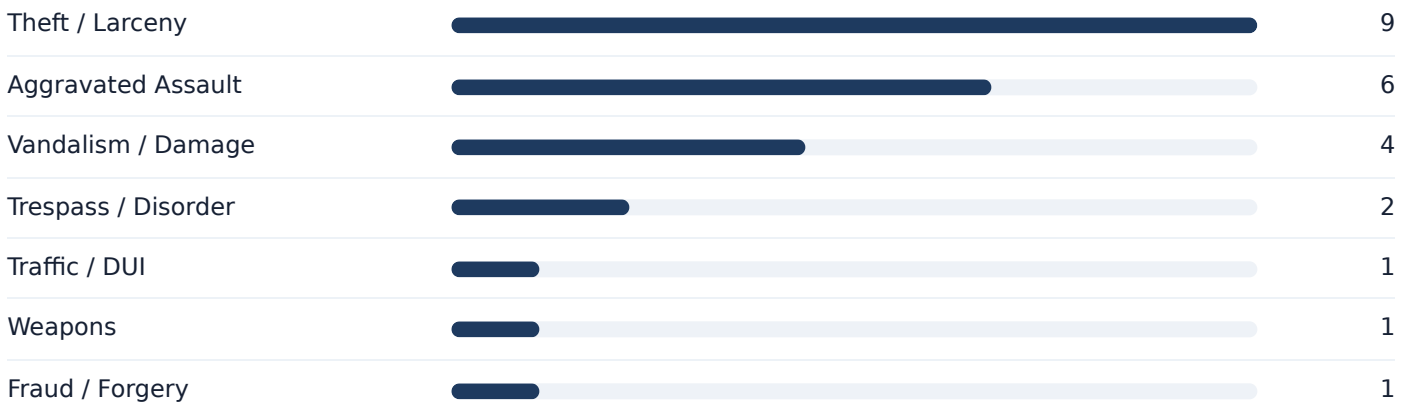

Jacksonville, FL Sample Crime Report

Example address: 1234 Bay Street, Jacksonville, FL • 1 mile radius • Mar 12, 2026 to Mar 13, 2026

SAMPLE PDF

Report Summary

This city-specific sample shows the same report structure customers receive after running an address search. Incident rows use recent official public records for Jacksonville, FL where available.

24

INCIDENTS

7

CRIME TYPES

Theft / Larceny

TOP TYPE

Crime Type Breakdown

Recent Incident Preview

DATE	TYPE	LOCATION	INCIDENT
Mar 13, 2026	Traffic / DUI	13300 BEACH BLVD, Jacksonville, FL	202600146385

DATE	TYPE	LOCATION	INCIDENT
Mar 13, 2026	Theft / Larceny	7000 COLLINS RD, Jacksonville, FL	202600146336
Mar 13, 2026	Vandalism / Damage	2300 EDGEWOOD AVE W, Jacksonville, FL	202600146247
Mar 13, 2026	Trespass / Disorder	13300 BEACH BLVD, Jacksonville, FL	202600146385
Mar 13, 2026	Weapons	6300 MORSE AVE, Jacksonville, FL	202600146455
Mar 13, 2026	Aggravated Assault	2300 EDGEWOOD AVE W, Jacksonville, FL	202600146247
Mar 13, 2026	Aggravated Assault	8700 NORFOLK BLVD, Jacksonville, FL	202600146308
Mar 13, 2026	Trespass / Disorder	1000 CHURCH ST W, Jacksonville, FL	202600146255
Mar 12, 2026	Aggravated Assault	9400 LEM TURNER RD, Jacksonville, FL	202600146186
Mar 12, 2026	Aggravated Assault	2100 BUNTING DR, Jacksonville, FL	202600145984
Mar 12, 2026	Fraud / Forgery	800 STOCKTON ST, Jacksonville, FL	202600145720
Mar 12, 2026	Theft / Larceny	10500 DEERWOOD PARK BLVD, Jacksonville, FL	202600146043
Mar 12, 2026	Theft / Larceny	13100 CITY SQUARE DR, Jacksonville, FL	202605000362
Mar 12, 2026	Theft / Larceny	5500 PALMETTO INLET E, Jacksonville, FL	202600145908
Mar 12, 2026	Vandalism / Damage	5300 APPLETON AVE, Jacksonville, FL	202600146172
Mar 12, 2026	Theft / Larceny	5800 SAN JUAN AVE, Jacksonville, FL	202600145959
Mar 12, 2026	Theft / Larceny	300 LAURA ST N, Jacksonville, FL	202600145960
Mar 12, 2026	Aggravated Assault	1900 GAMEWELL RD, Jacksonville, FL	202600145670