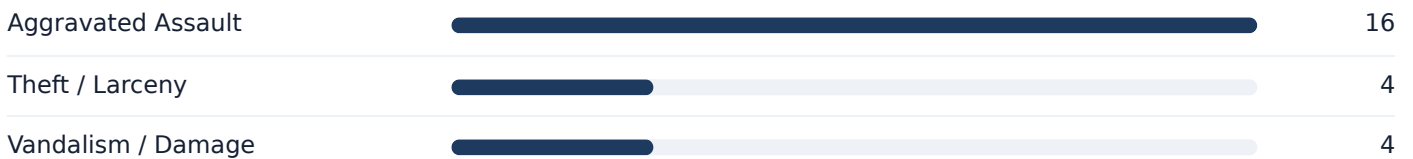

24

INCIDENTS

3

CRIME TYPES

Aggravated Assault

TOP TYPE

Crime Type Breakdown

Recent Incident Preview

DATE	TYPE	LOCATION	INCIDENT
Feb 24, 2026	Aggravated Assault	3900 EIERMAN AVE, Baltimore, MD	260207077
Feb 24, 2026	Aggravated Assault	3100 DUDLEY AVE, Baltimore, MD	260207073
Feb 24, 2026	Aggravated Assault	4900 REISTERSTOWN RD, Baltimore, MD	260207068
Feb 24, 2026	Theft / Larceny	3300 E FAYETTE ST, Baltimore, MD	260207025